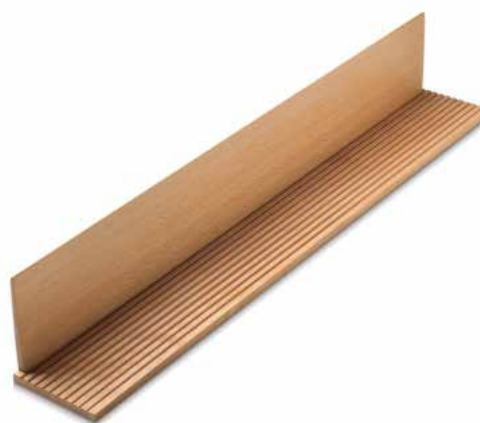

Lid Holder

Finish available in Beechwood in 2 stains – Natural and Walnut Also available in White Corian.